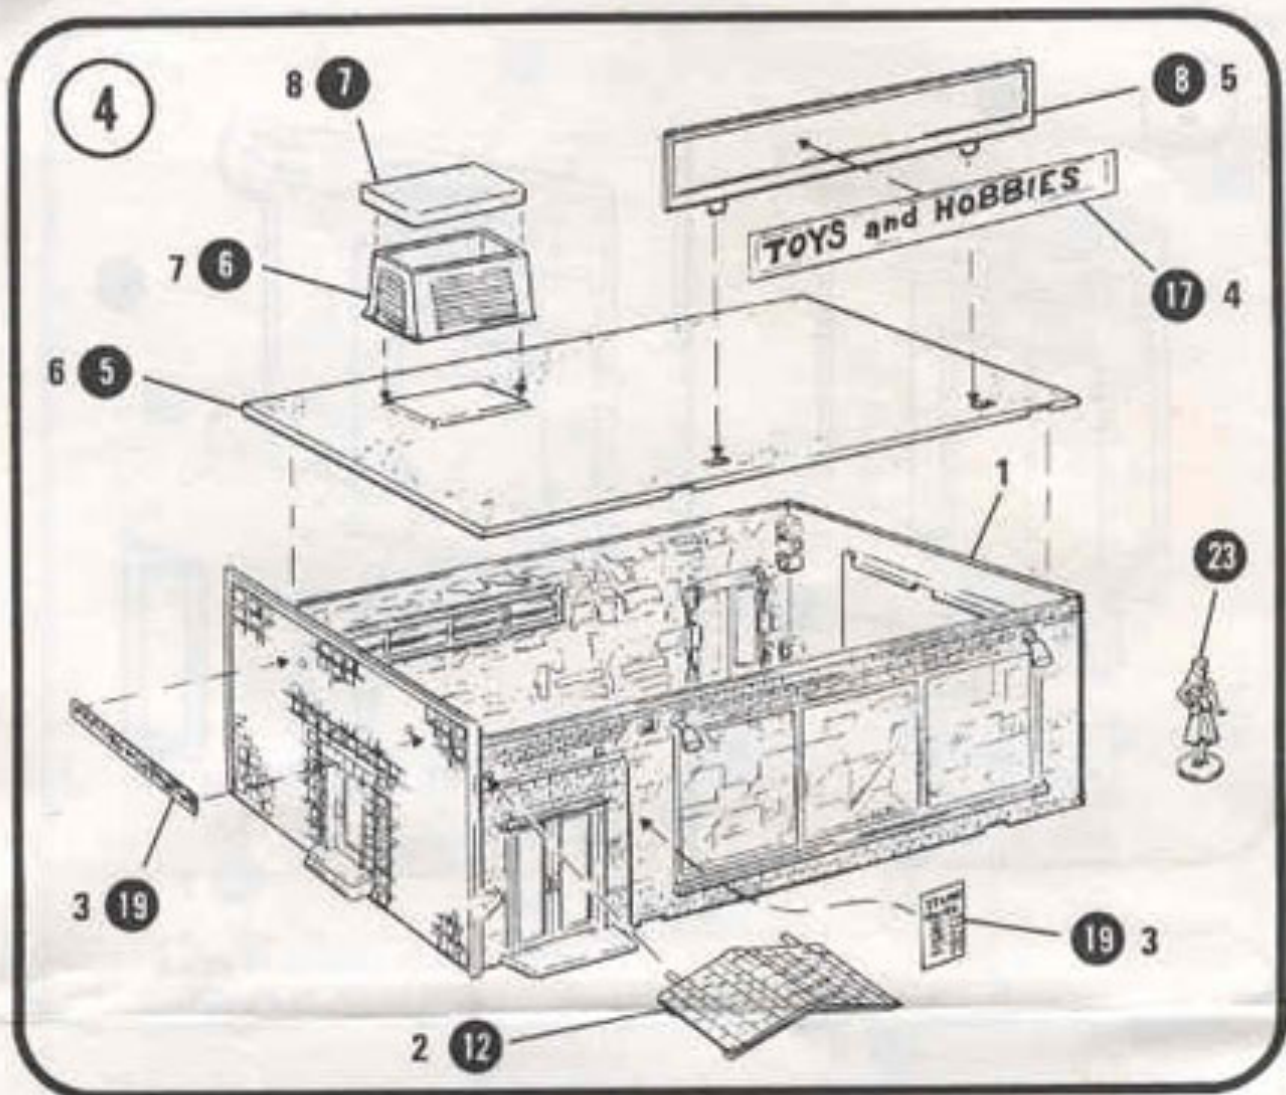

Quality since 1833

BACHMANN HD

TOY AND HOBBY SHOP

UNASSEMBLED BUILDING KITS

- Snap-fit
- No glue necessary
- Styled after authentic American prototype
- Age 8 to adult

IMPORTANT—BEFORE STARTING

1. If decals or signs are included, apply prior to assembly.
2. Check parts against list of parts.
3. Use photo on box as a guide.
4. Carefully trim any excess plastic from the parts before assembling.
5. Although no glue is necessary for completing this kit you may wish to add a few drops of styrene cement to joints for permanent construction.
6. All parts are called out as shown below.

3 = PART NUMBER

3 = ASSEMBLY SEQUENCE NUMBER

BACHMANN HD
PLASTICVILLE
BUILDING KITS

ITEM NO. 2904
TOY AND HOBBY SHOP
 AGE 8 TO ADULT

BACHMANN BROS., INC., PHILADELPHIA, PA. 19124
PRINTED IN U.S.A.

LIST OF PARTS

PART NO.	PART NAME	QTY	PART NO.	PART NAME	QTY
1	FRONT WALL	1	13	OPEN DOORS	3
2	REAR WALL	1	14	SOLID DOORS	2
3	RH SIDE WALL	1	15	FRONT DOOR TOP MOLDING	1
4	LH SIDE WALL	1	16	FRONT DOOR STOOP	1
5	ROOF	1	17	ROOF SIGN DECAL	1
6	AIR CONDITIONER	1	18	FRONT & SIDE WINDOW DISPLAYS	2
7	TOP OF AIR CONDITIONER	1	19	DECAL SHEET	1
8	ROOF SIGN	1	20	EMBLEM	1
9	SIDE DOOR MOLDING	1	21	WINDOW GLASS	2
10	REAR WINDOW	1	22	FLOOR	1
11	FLOODLIGHTS	2	23	FIGURE	1
12	AWNING	1			